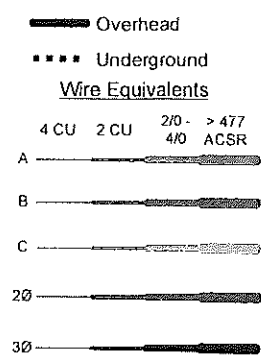

### Loadability

Normal: 604.0

Emergency: 698.0

Overload Trip: 698.0

All Fuses 65T Unless Noted

- Cardinal Electrical Safety Rules
- \*Cover-Up/Insulate & Isolate
- \*Grounding/Zero Energy Check
- \*Electrical Safety PPE